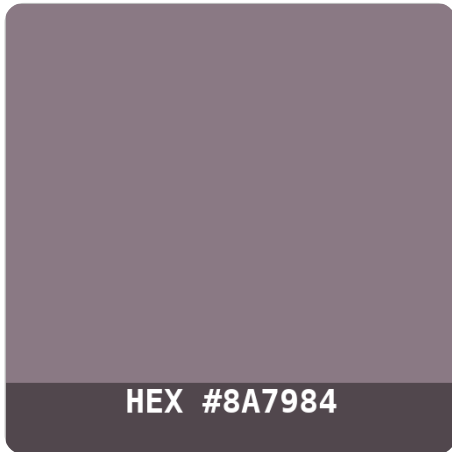

#8A7984

HEX #8A7984

Permalink: <https://hextoral.com/hex-colors/color-code-details/8a7984/>

Metric	Value	Metric	Value
RGB	138, 121, 132	Brightness	127.6
HSL (°,%,%)	321°, 7%, 51%	HSV V %	54 %
Lab (L*,a*,b*)	52.7, 8.6, -4.4	CMYK (%)	0%, 12%, 4%, 46%
Contrast Black	5.15:1	Contrast White	4.08:1